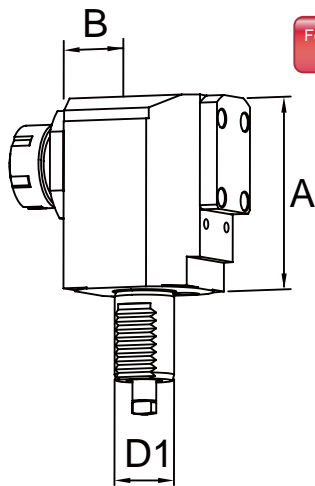

HF Run Transmission

For 1.BARUFFALDI
2.DUPLOMATIC